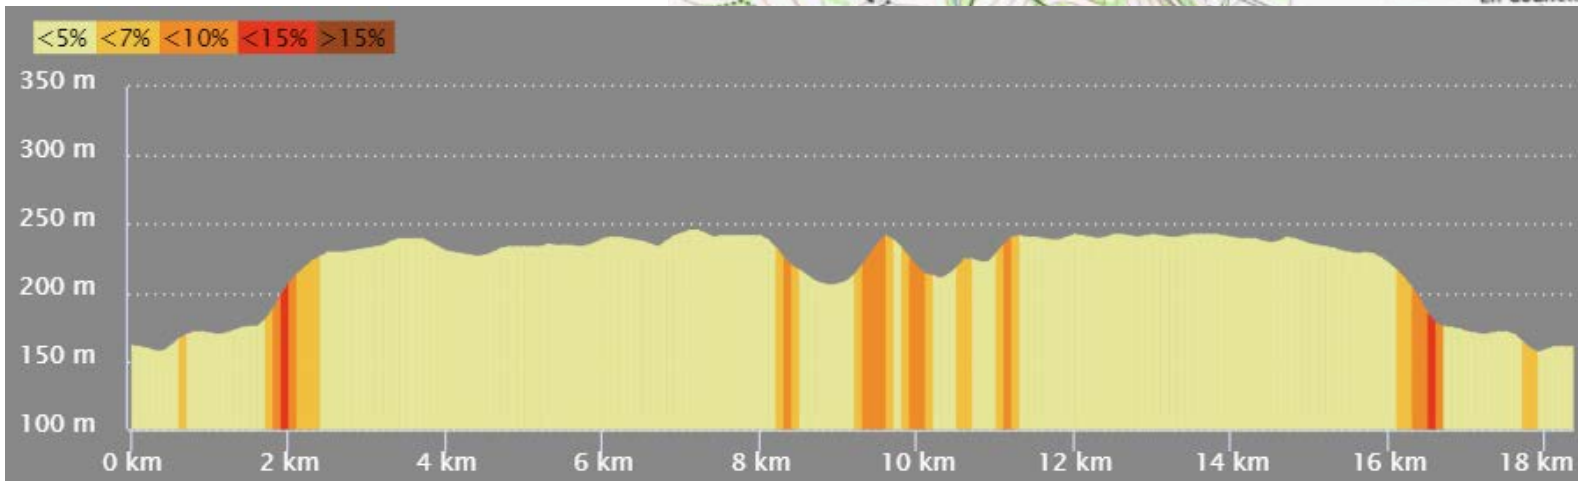

# Chataignes Trail 2019\_18k

☆☆☆☆☆

Course à pied - Trail

Lasserre -> Lasserre

18.258 km, 204 m, 205 m, 157 m, 246 m

OPENRUNNER

10254025

# Chataignes Trail 2019\_10k

☆☆☆☆☆

Course à pied - Trail

Lasserre -> Lasserre

10.558 km, 115 m, 116 m, 157 m, 243 m