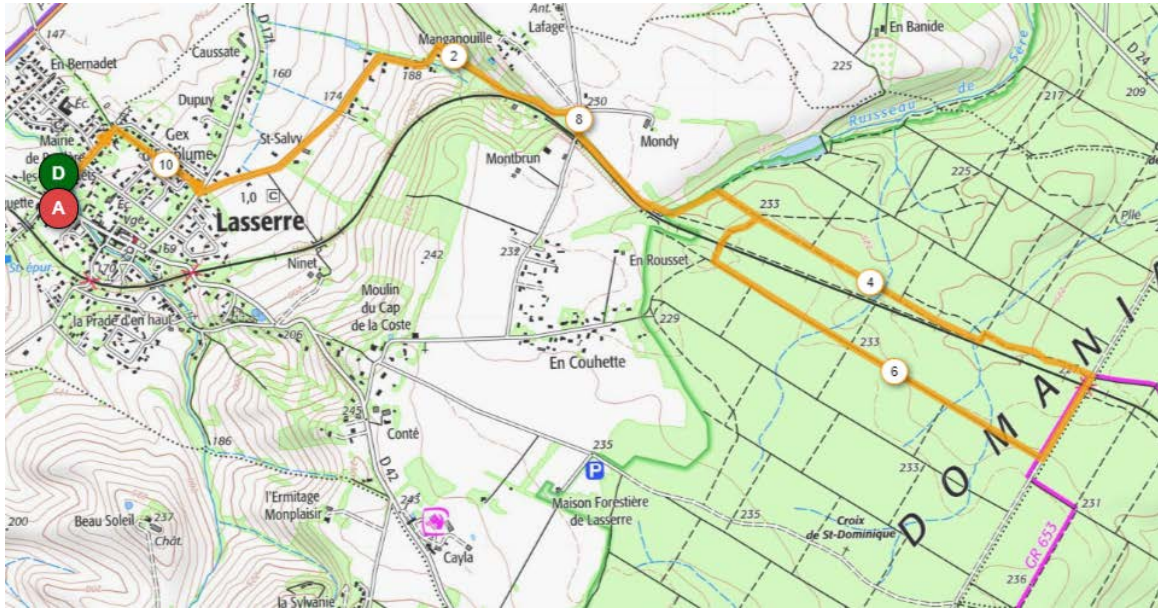

# Chataignes Trail 2019\_10k

☆☆☆☆☆

Course à pied - Trail

Lasserre -> Lasserre

10.558 km, 115 m, 116 m, 157 m, 243 m