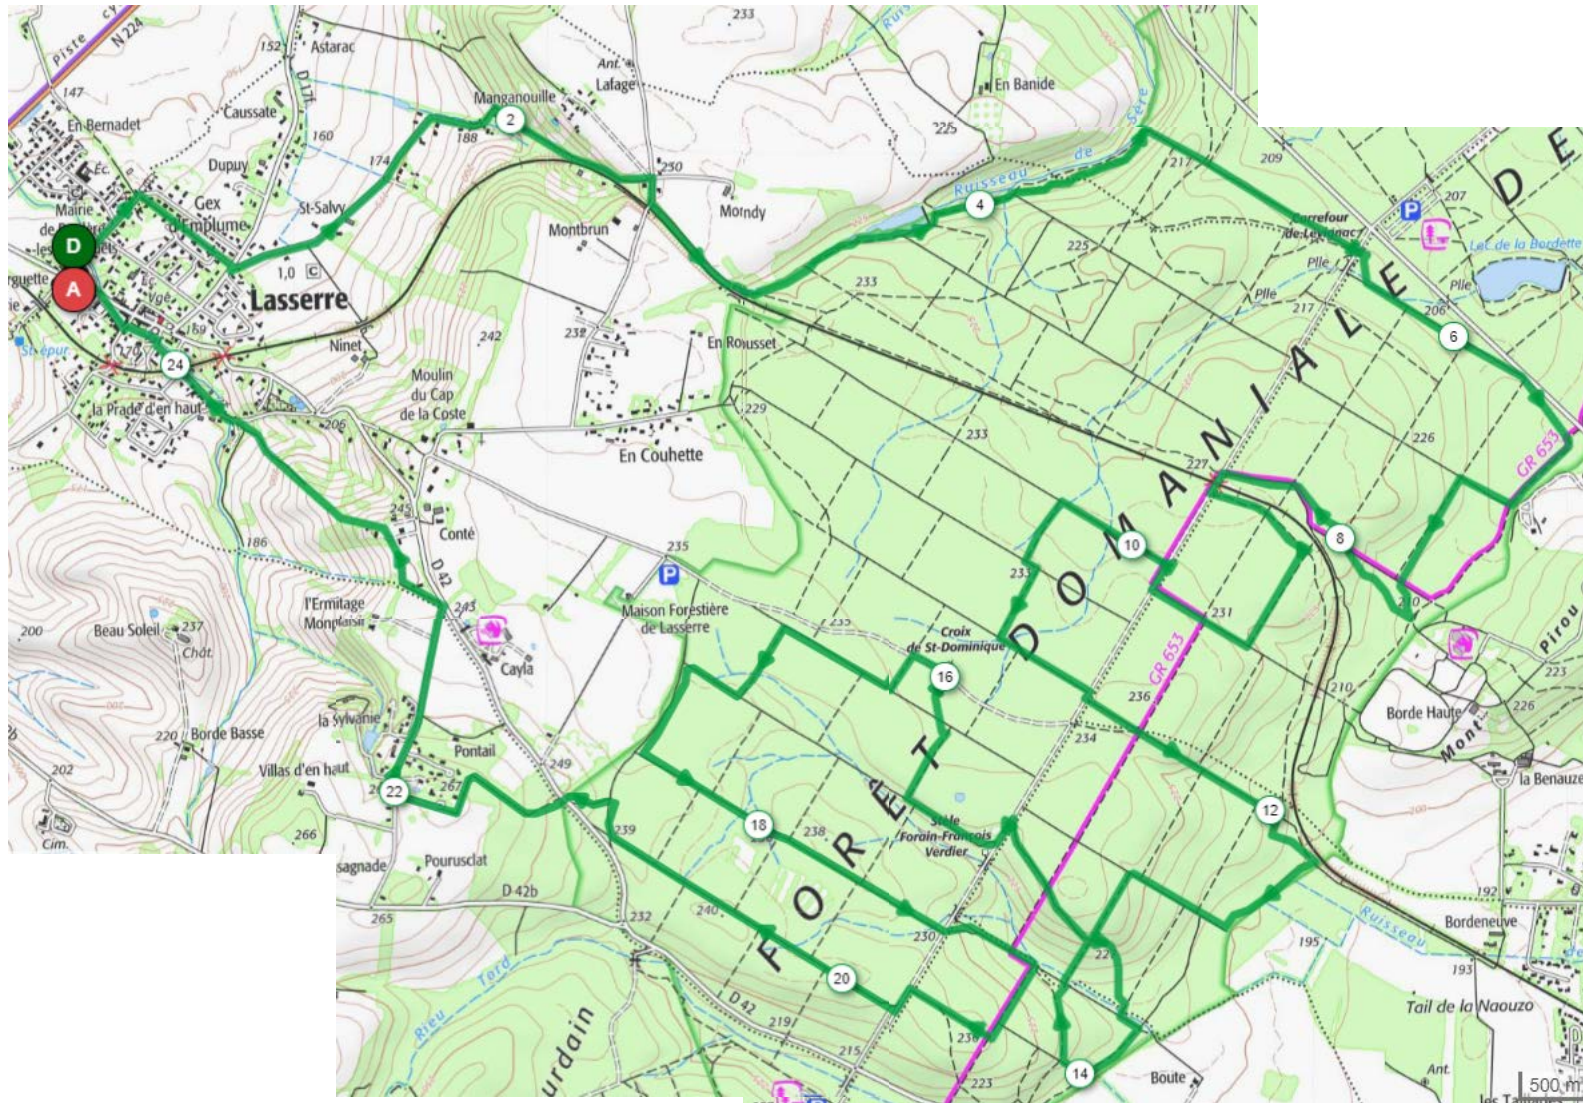

Chataignes VTT 2019_1

☆☆☆☆☆

Cyclisme - VTT

Lasserre -> Lasserre

↳ 23.083 km, ⬆️ 286 m, ⬇️ 286 m, ⬆️ 158 m, ⬆️ 267 m